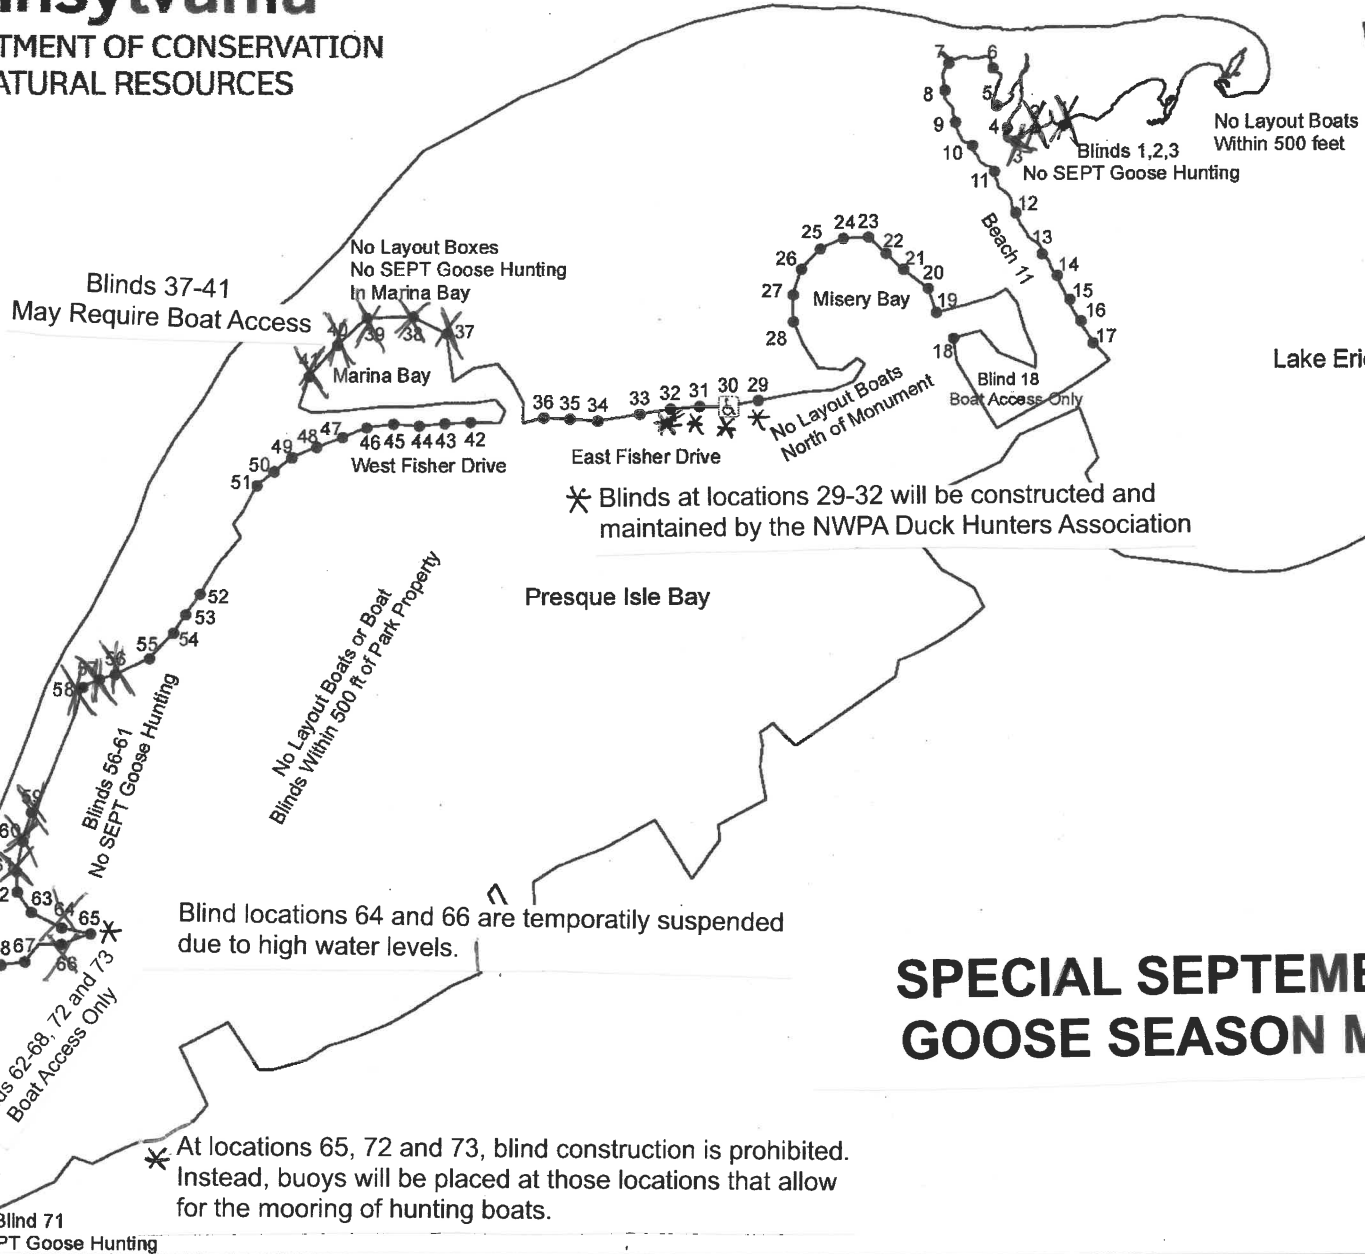

The park will provide a special map for this season showing approved blind locations. All hunting must take place from approved blind locations.

Blinds must be temporary in nature, set up by the hunter(s) occupying the blind location each day, and removed completely by 10:00 AM and/or sunset. All evidence of hunting must be removed promptly after each hunting session. Blind materials cannot be left from a morning session in anticipation of evening hunting. **DO NOT LITTER!** Shot shells are a major source of litter during waterfowl hunts -- help keep the park clean by removing all empty shells.

SPECIAL SEPTEMBER GOOSE SEASON MAP

Presque Isle Duck Blind Locations