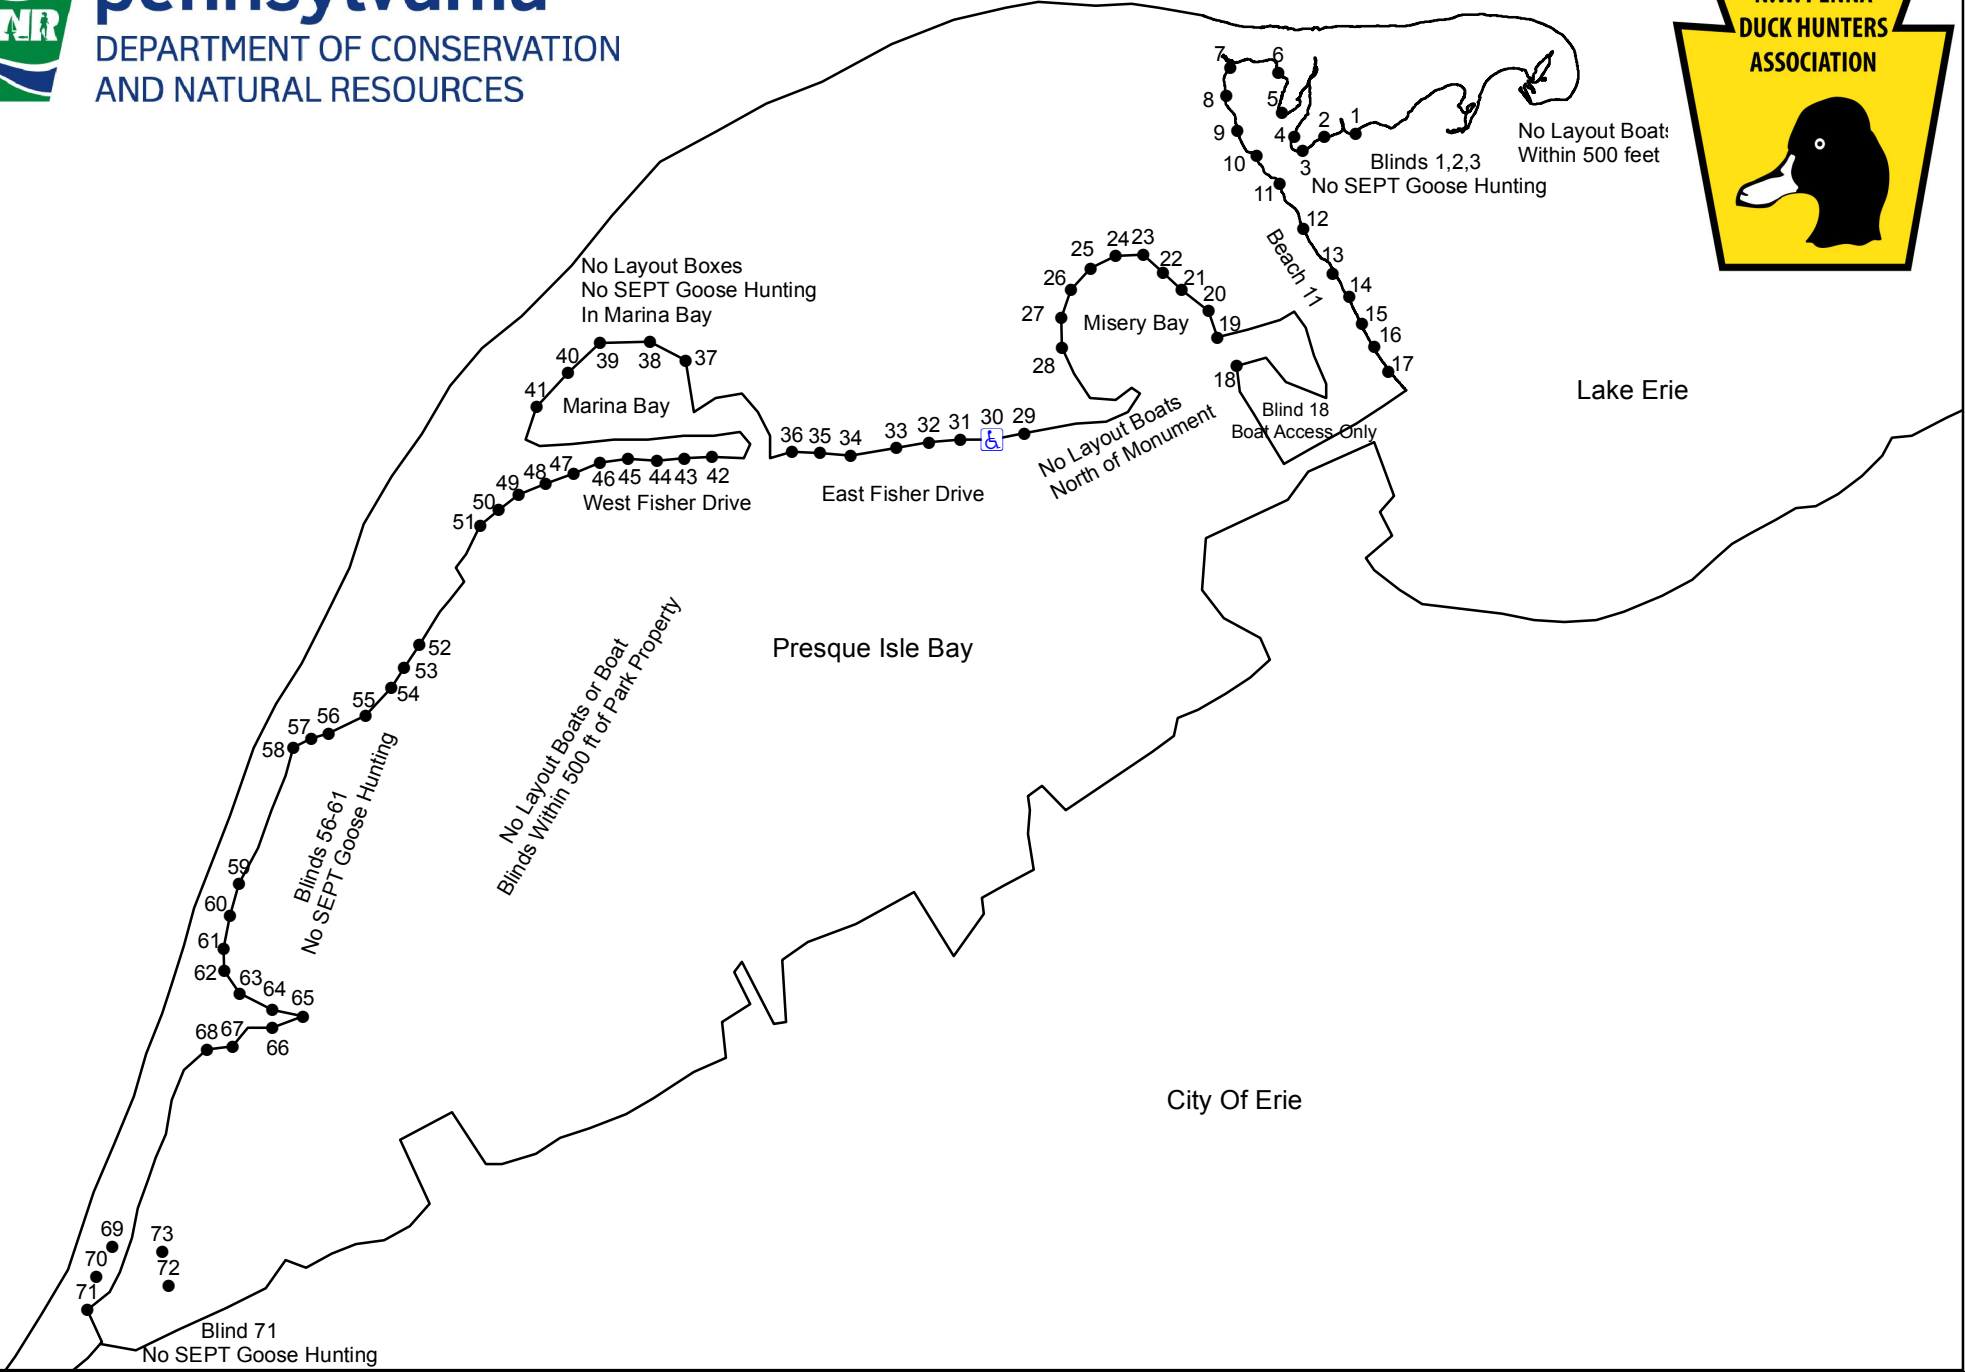

pennsylvania

DEPARTMENT OF CONSERVATION
AND NATURAL RESOURCES

Presque Isle Duck Blind Locations